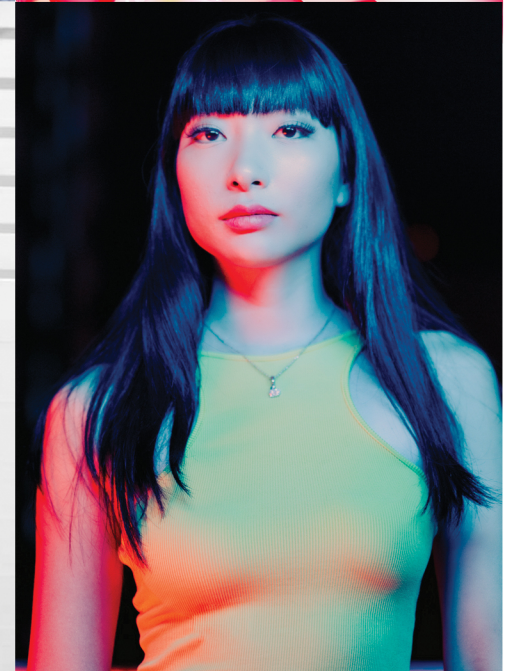

phantom

165cm bust 32 waist 24 hip 33 shoe 36 dress 6 hair black eyes brown

yvonne

Phantom Management 10 Anson road, International Plaza #37-06, S (079903)

Tel: +65 62212981 booker@phantom.com.sg www.phantom.com.sg