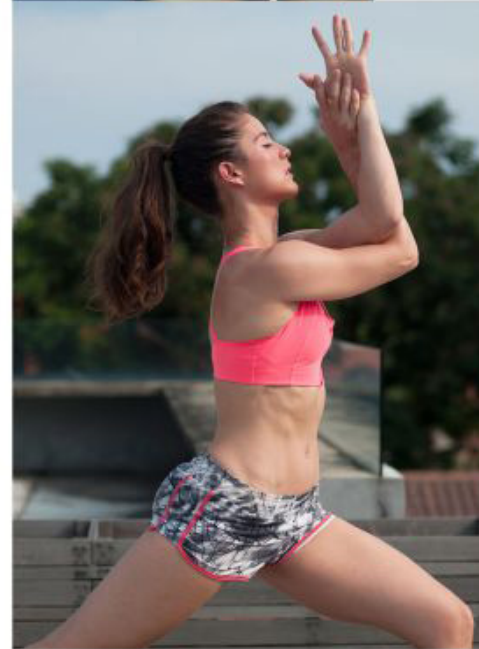

# phantom

172cm bust 34 waist 25 hip 37 shoe 40 dress 4 hair brown eyes brown

tiffany s

Phantom Management 10 Anson road, International Plaza #37-06, S (079903)  
Tel: +65 62212981 booker@phantom.com.sg www.phantom.com.sg