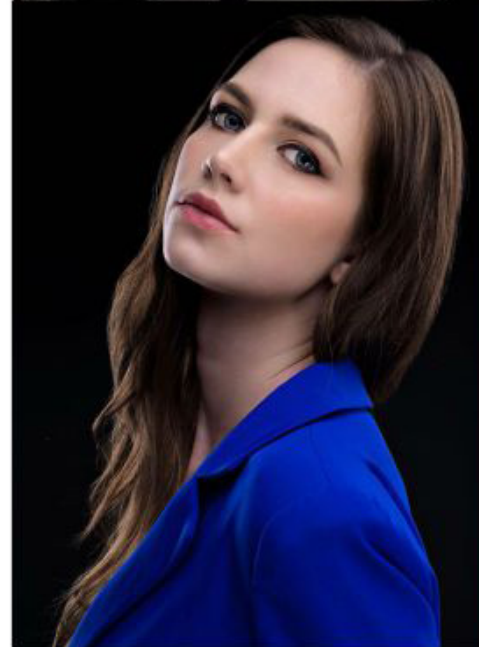

phantom

183cm bust 34 waist 25 hip 36 shoe 39 dress 10 hair brown eyes blue

patricia

Phantom Management 10 Anson road, International Plaza #37-06, S (079903)
Tel: +65 62212981 booker@phantom.com.sg www.phantom.com.sg