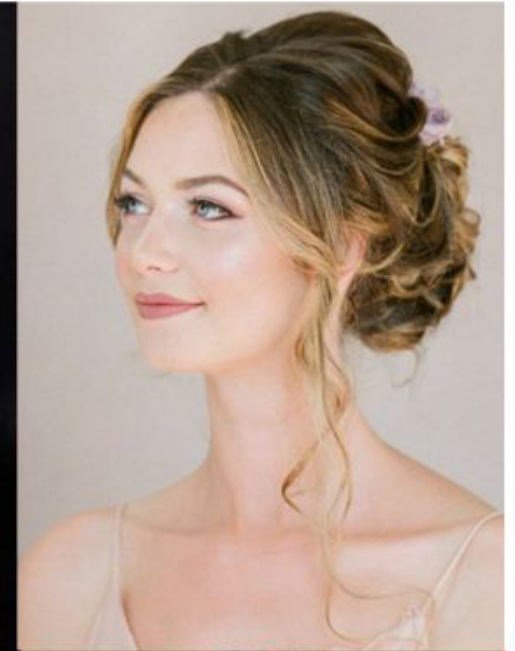

phantom

183cm bust 34 waist 25 hip 36 shoe 39 dress 10 hair brown eyes blue

patricia

Phantom Management 10 Anson road, International Plaza #37-06, S (079903)
Tel: +65 62212981 booker@phantom.com.sg www.phantom.com.sg