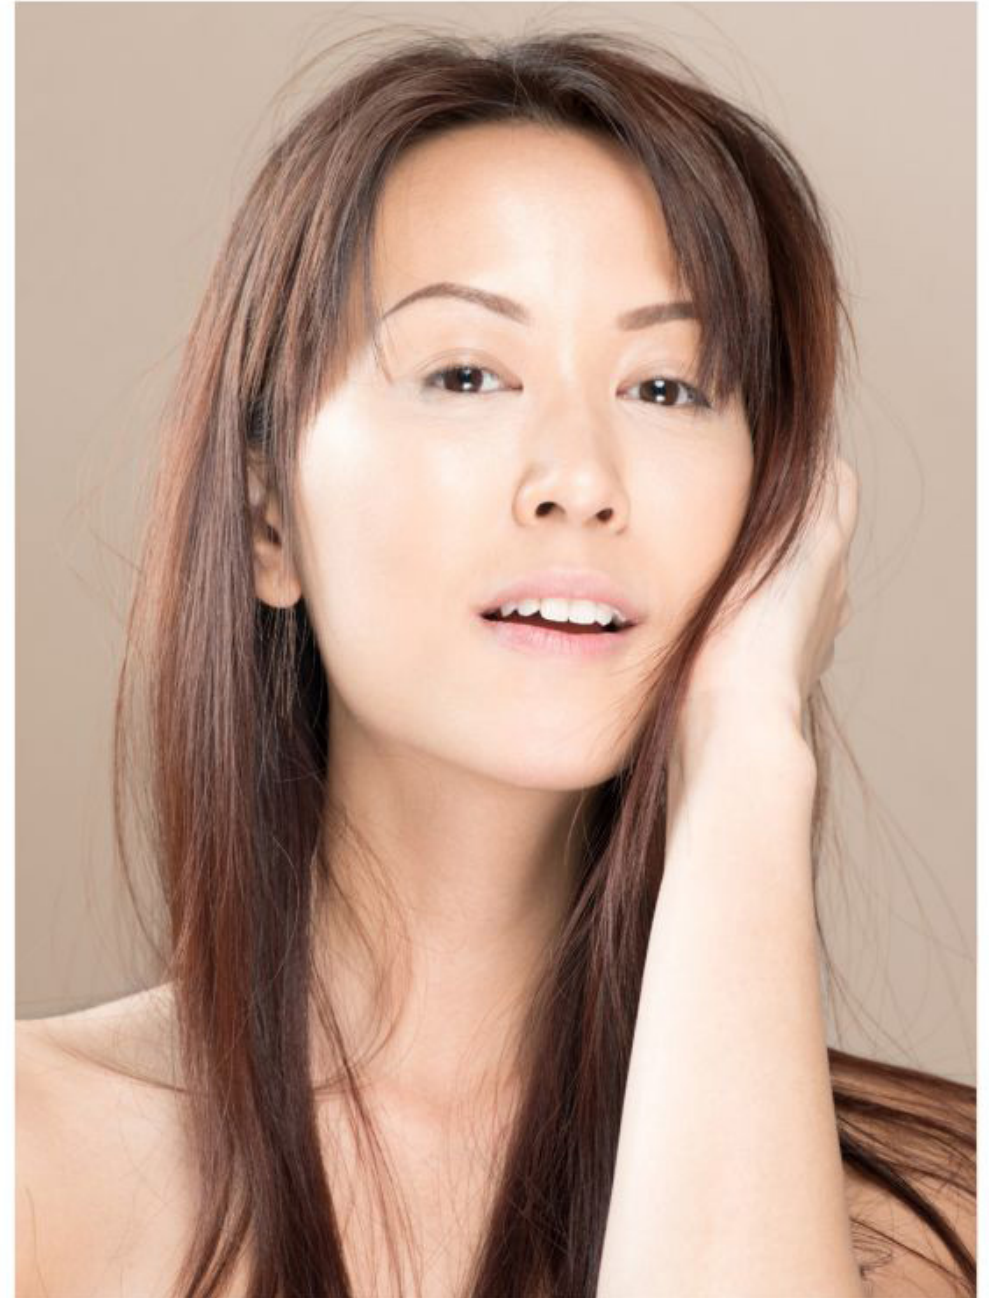

phantom

170cm bust 32 waist 24 hip 34 shoe 8 dress 6 hair d brown eyes d brown

michelle

Phantom Management 10 Anson road, International Plaza #37-06, S (079903)
Tel: +65 62212981 booker@phantom.com.sg www.phantom.com.sg