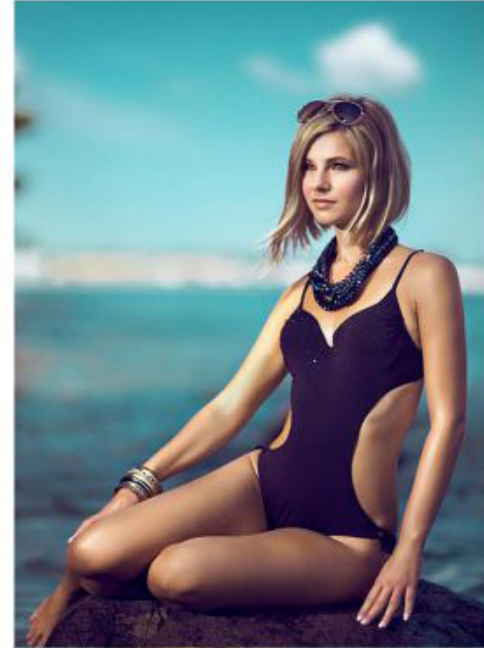

# phantom

172cm bust 32 waist 24 hip 35 shoe 38 dress 8 hair blond eyes blue

magda

Phantom Management 10 Anson road, International Plaza #37-06, S (079903)  
Tel: +65 62212981 booker@phantom.com.sg www.phantom.com.sg