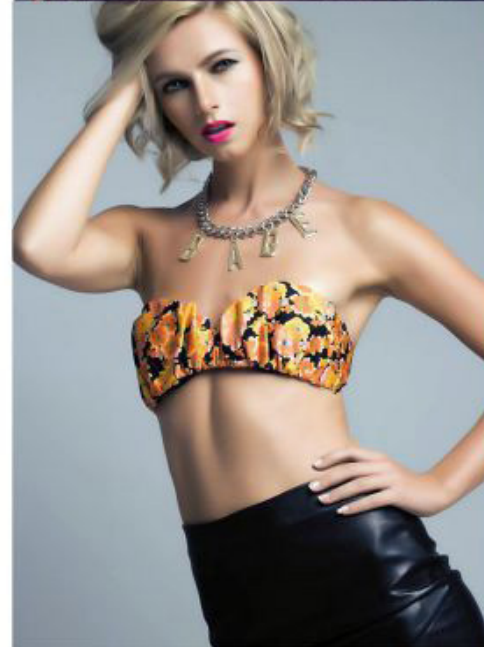

# phantom

172cm bust 32 waist 24 hip 35 shoe 38 dress 8 hair blond eyes blue

magda

Phantom Management 10 Anson road, International Plaza #37-06, S (079903)  
Tel: +65 62212981 booker@phantom.com.sg www.phantom.com.sg