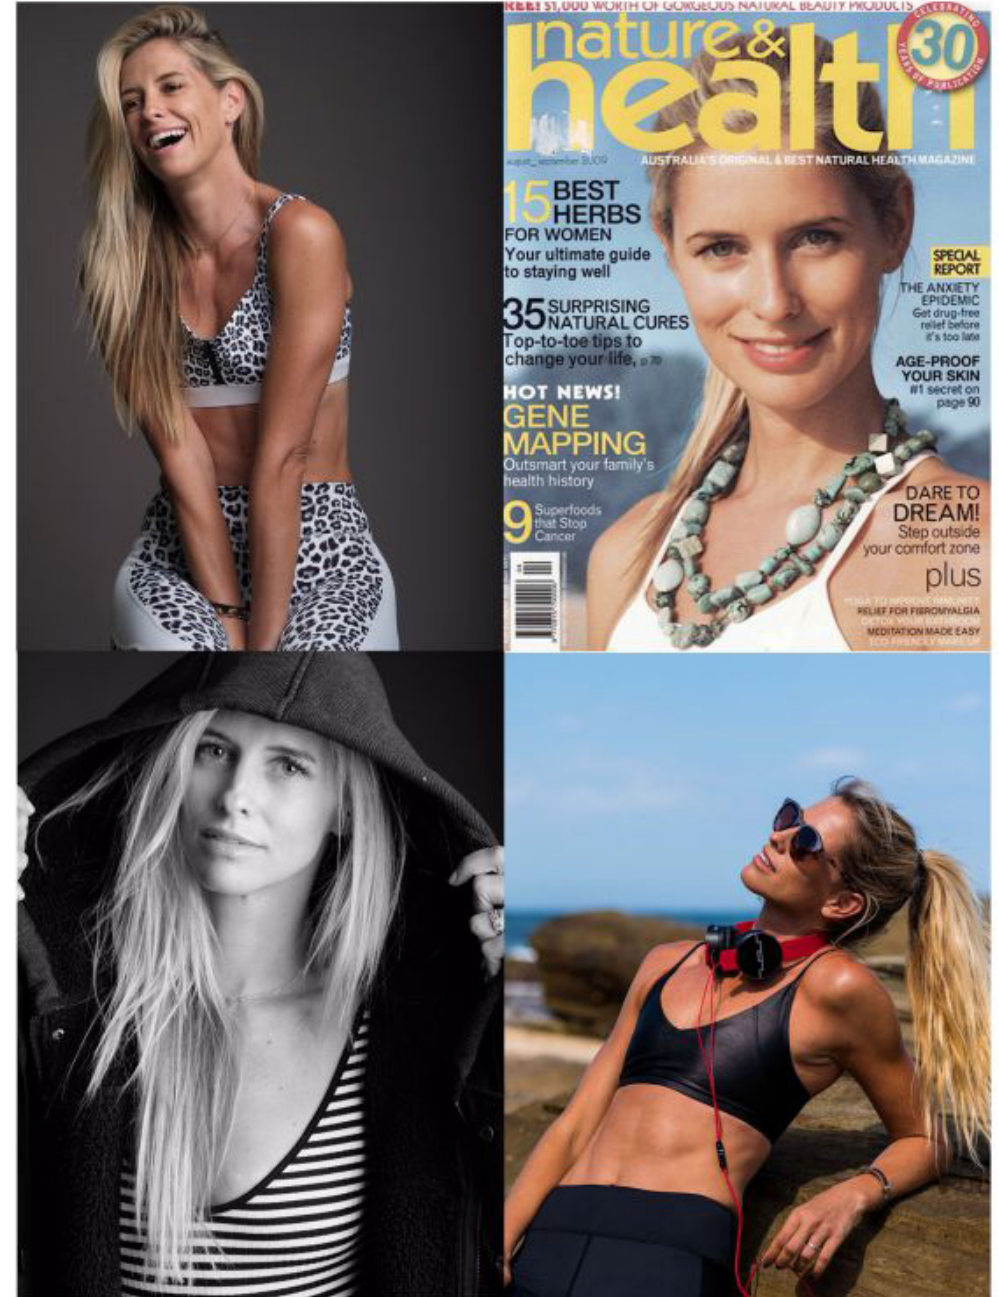

phantom

178cm bust 85 waist 65 hip 86 shoe 44 dress 8 hair blond eyes green

lisa

Phantom Management 10 Anson road, International Plaza #37-06, S (079903)
Tel: +65 62212981 booker@phantom.com.sg www.phantom.com.sg