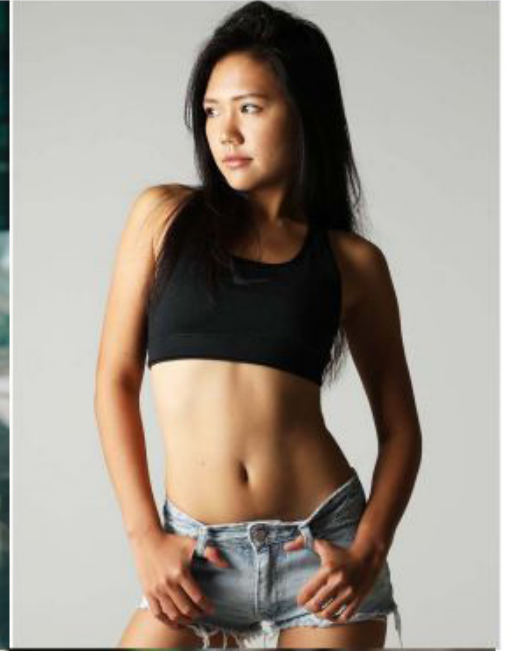

phantom

165cm bust 31 waist 24 hip 32 shoe 38 dress 6 hair d.brown eyes d.brown

krystal

Phantom Management 10 Anson road, International Plaza #37-06, S (079903)

Tel: +65 62212981 booker@phantom.com.sg www.phantom.com.sg