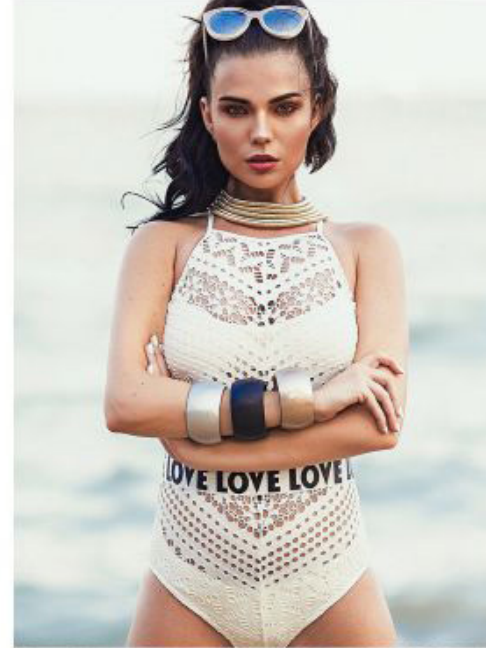

phantom

174cm bust 34 waist 26 hip 36 shoe 38 dress 8 hair black eyes green

haru e.

kristina

Phantom Management 10 Anson road, International Plaza #37-06, S (079903)
Tel: +65 62212981 booker@phantom.com.sg www.phantom.com.sg