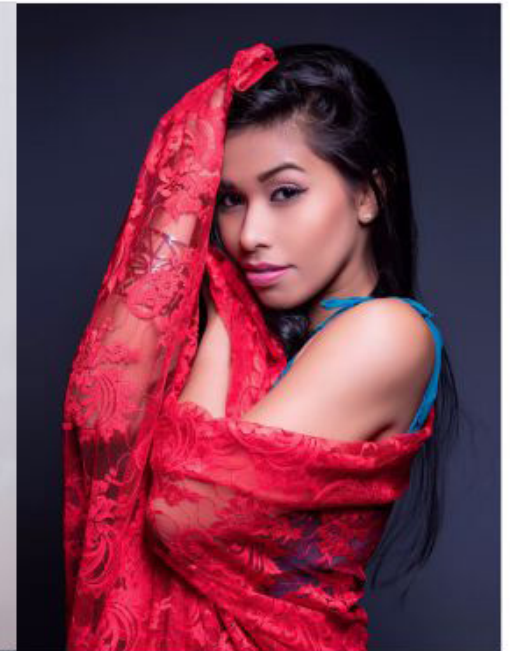

phantom

160cm bust 35 waist 25 hip 36 shoe 36 dress 10 hair black eyes brown

kristal

Phantom Management 10 Anson road, International Plaza #37-06, S (079903)
Tel: +65 62212981 booker@phantom.com.sg www.phantom.com.sg