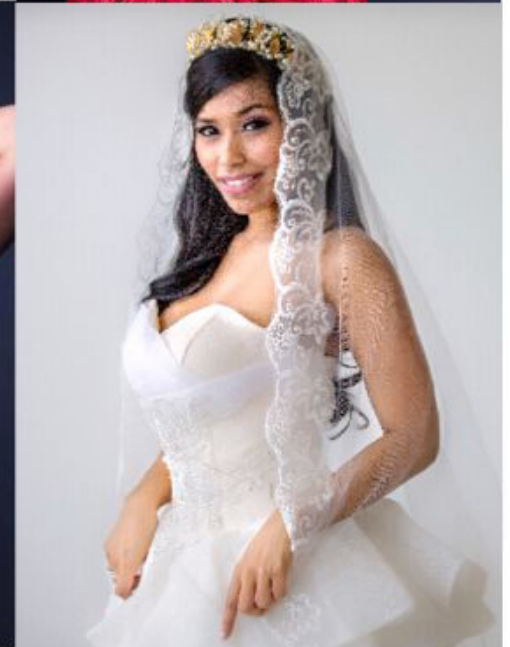

phantom

160cm bust 35 waist 25 hip 36 shoe 36 dress 10 hair black eyes brown

kristal

Phantom Management 10 Anson road, International Plaza #37-06, S (079903)
Tel: +65 62212981 booker@phantom.com.sg www.phantom.com.sg