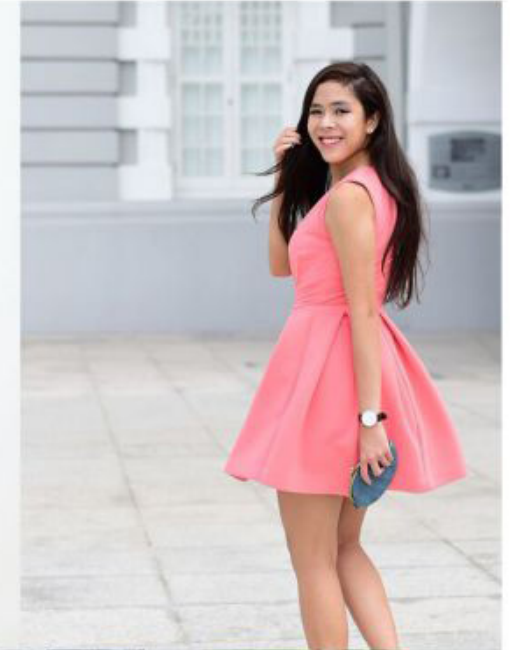

phantom

162cm bust 34 waist 24 hips 35 shoe 39 dress 8 hair black eyes brown

kimberley

Phantom Management 10 Anson road, International Plaza #37-06, S (079903)
Tel: +65 62212981 booker@phantom.com.sg www.phantom.com.sg