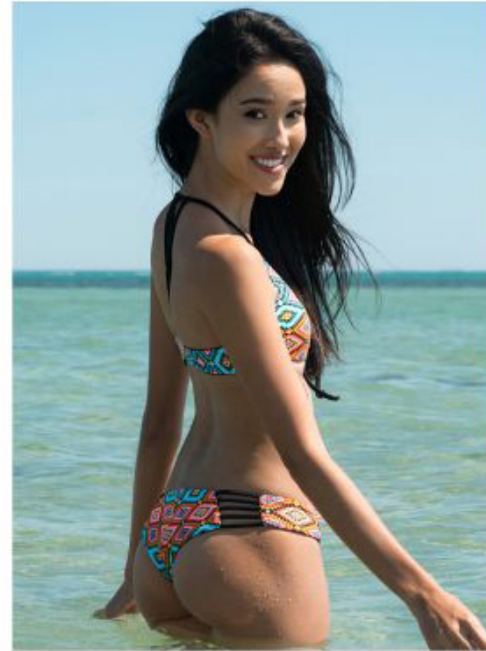

phantom

165cm bust 32 waist 24 hip 34 shoe 37 dress s hair black eyes brown

kaitlin

Phantom Management 10 Anson road, International Plaza #37-06, S (079903)
Tel: +65 62212981 booker@phantom.com.sg www.phantom.com.sg