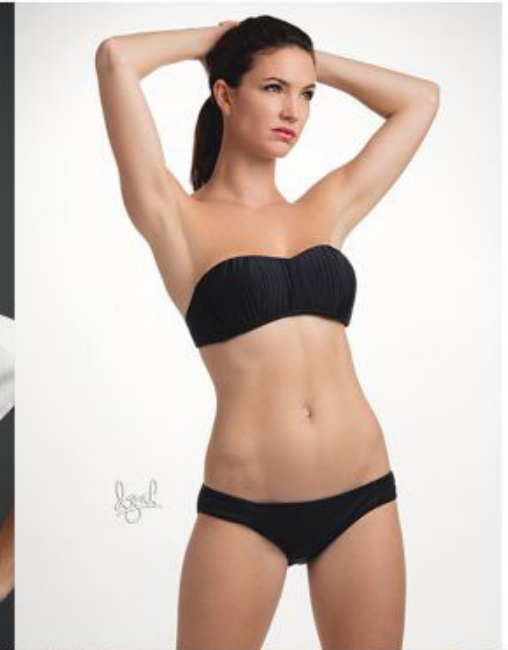

phantom

177cm bust 34 waist 28 hip 38 shoe 40 dress 10 hair brown eyes brown

juliet

Phantom Management 10 Anson road, International Plaza #37-06, S (079903)
Tel: +65 62212981 booker@phantom.com.sg www.phantom.com.sg