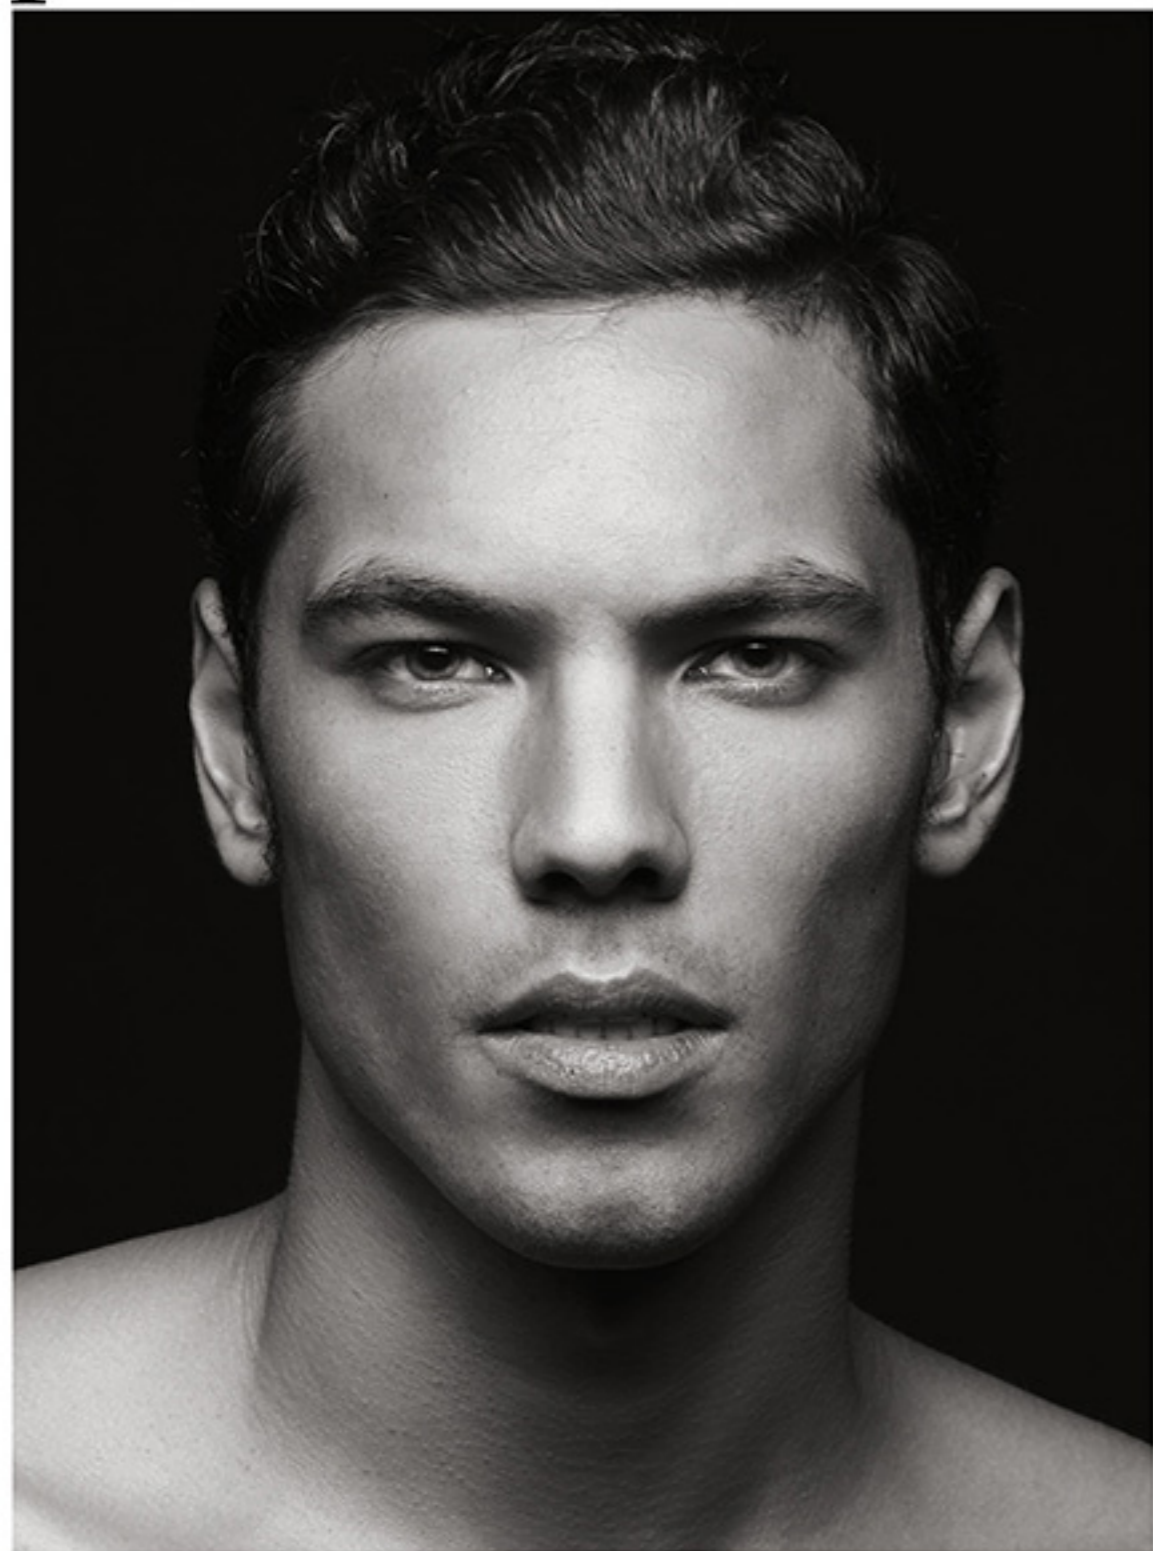

phantom

189cm chest 38 waist 30 collar 16 shoe 43 hair brown eyes hazel

jamal

Phantom Management 10 Anson road, International Plaza #37-06, S (079903)
Tel: +65 62212981 booker@phantom.com.sg www.phantom.com.sg