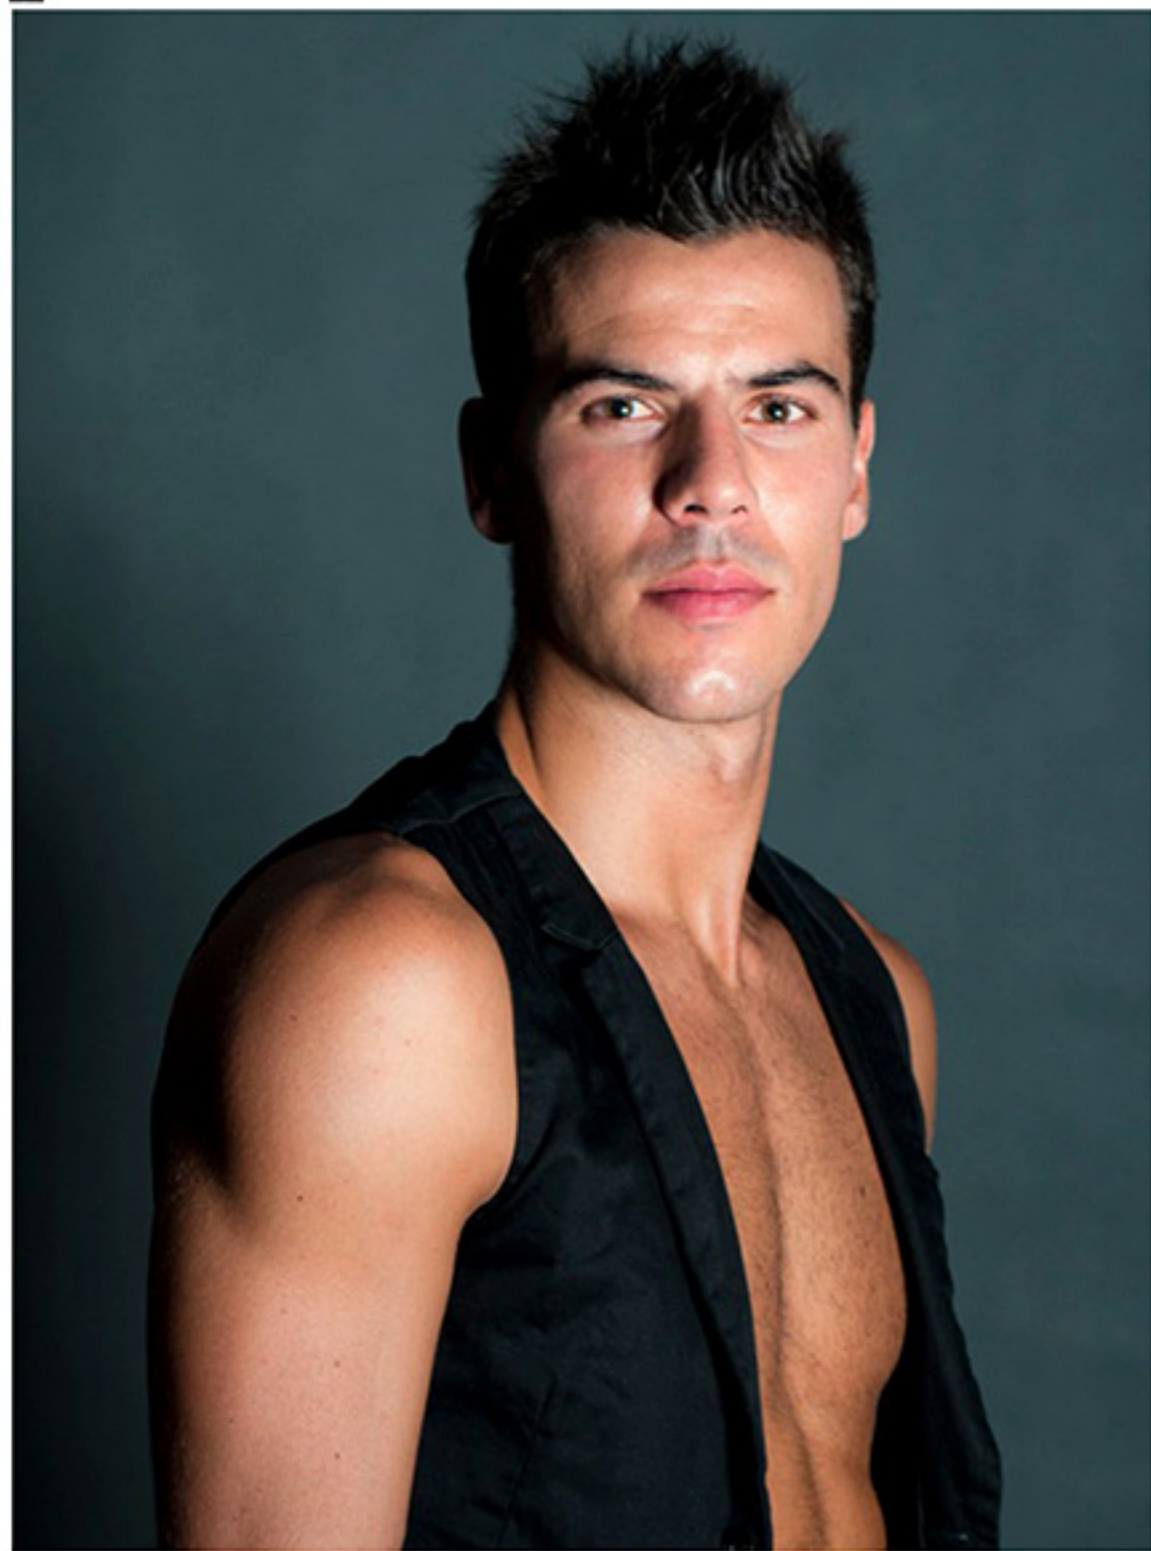

phantom

175cm chest 38 waist 30 collar 15.5 shoe 42 hair black eyes hazel green

gabriel

Phantom Management 10 Anson road, International Plaza #37-06, S (079903)
Tel: +65 62212981 booker@phantom.com.sg www.phantom.com.sg