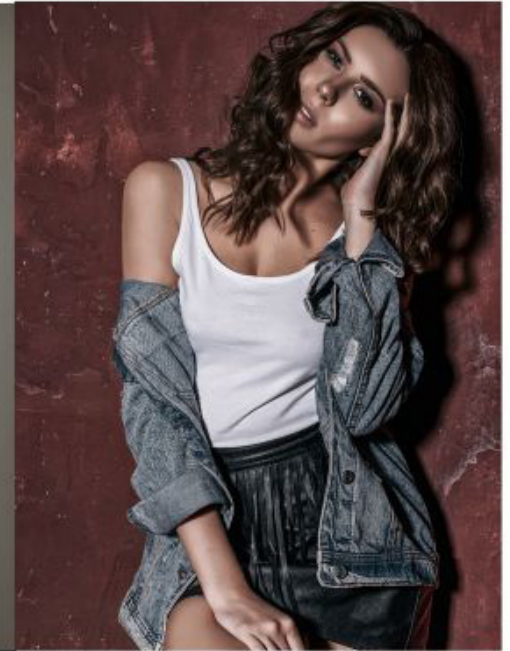

# phantom

178cm bust 34 waist 25 hip 35 shoe 39 dress 8 hair brown eyes brown

elena

Phantom Management 10 Anson road, International Plaza #37-06, S (079903)  
Tel: +65 62212981 booker@phantom.com.sg www.phantom.com.sg