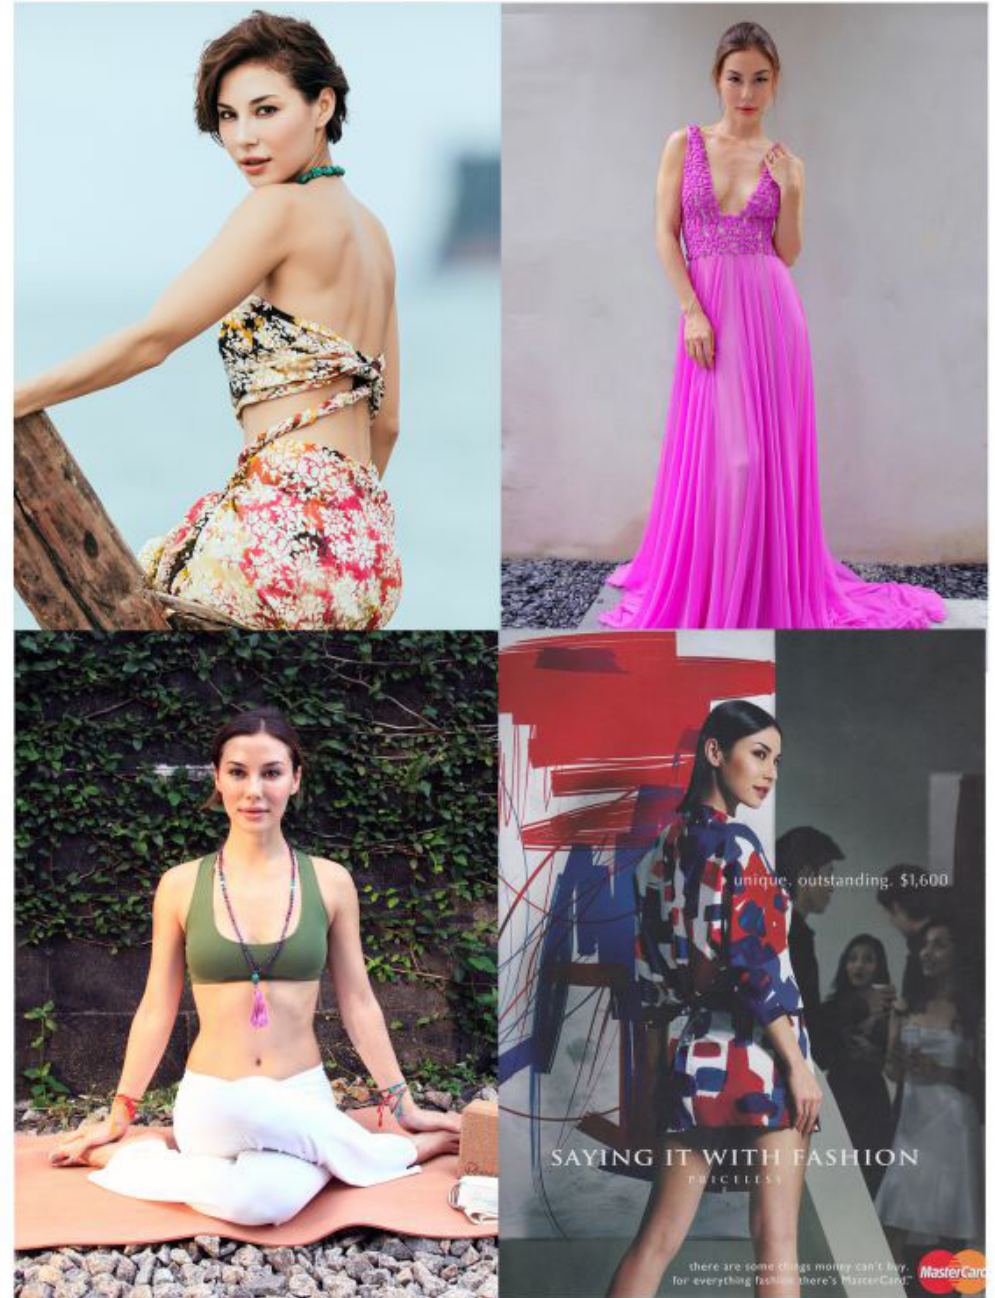

phantom

171cm bust 34 waist 24 hip 34 shoe 39 dress 8 hair brown eyes brown

denise

Phantom Management 10 Anson road, International Plaza #37-06, S (079903)

Tel: +65 62212981 booker@phantom.com.sg www.phantom.com.sg