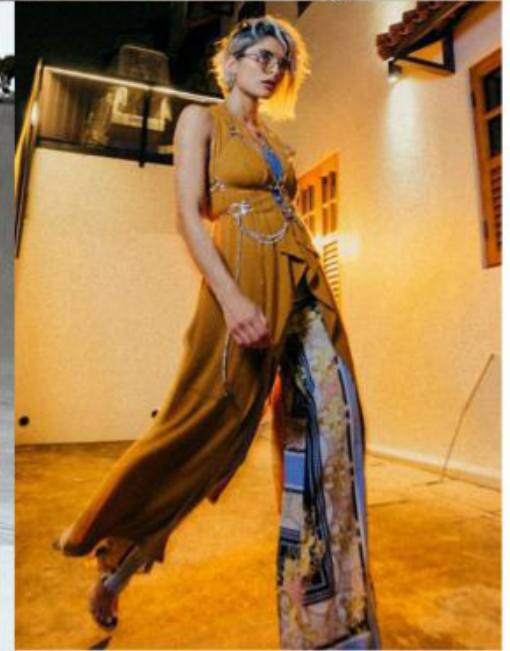

phantom

172cm bust 37 waist 24 hip 37 shoe 38 dress 8 hair blonde eyes brown

cristina

Phantom Management 10 Anson road, International Plaza #37-06, S (079903)
Tel: +65 62212981 booker@phantom.com.sg www.phantom.com.sg