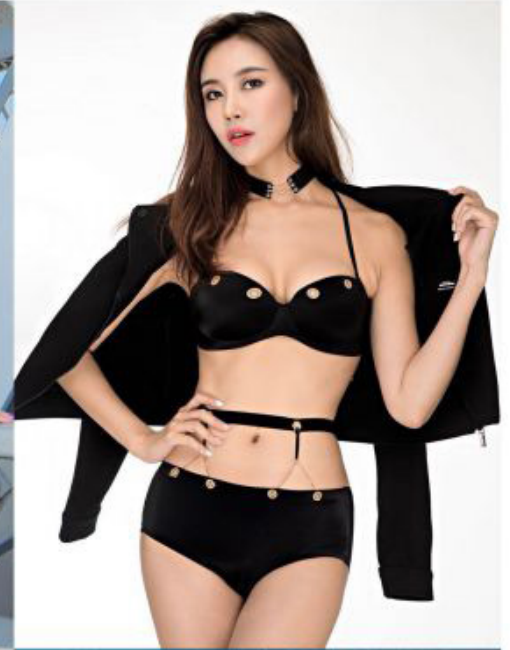

phantom

173cm bust 35 waist 24 hip 36 shoe 38 dress 4 hair brown eyes brown

claire

Phantom Management 10 Anson road, International Plaza #37-06, S (079903)
Tel: +65 62212981 booker@phantom.com.sg www.phantom.com.sg