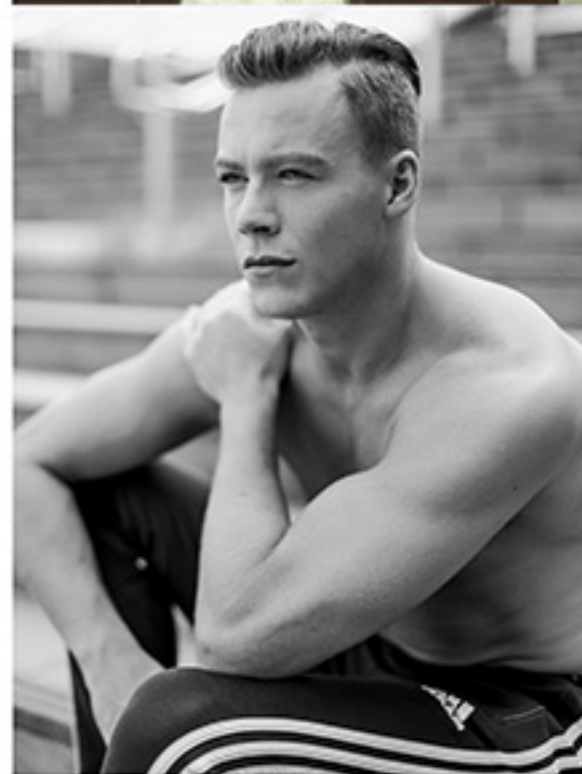

phantom

179cm chest 38 waist 29 collar 15 shoe 42 hair blond eyes blue

christian

Phantom Management 10 Anson road, International Plaza #37-06, S (079903)
Tel: +65 62212981 booker@phantom.com.sg www.phantom.com.sg