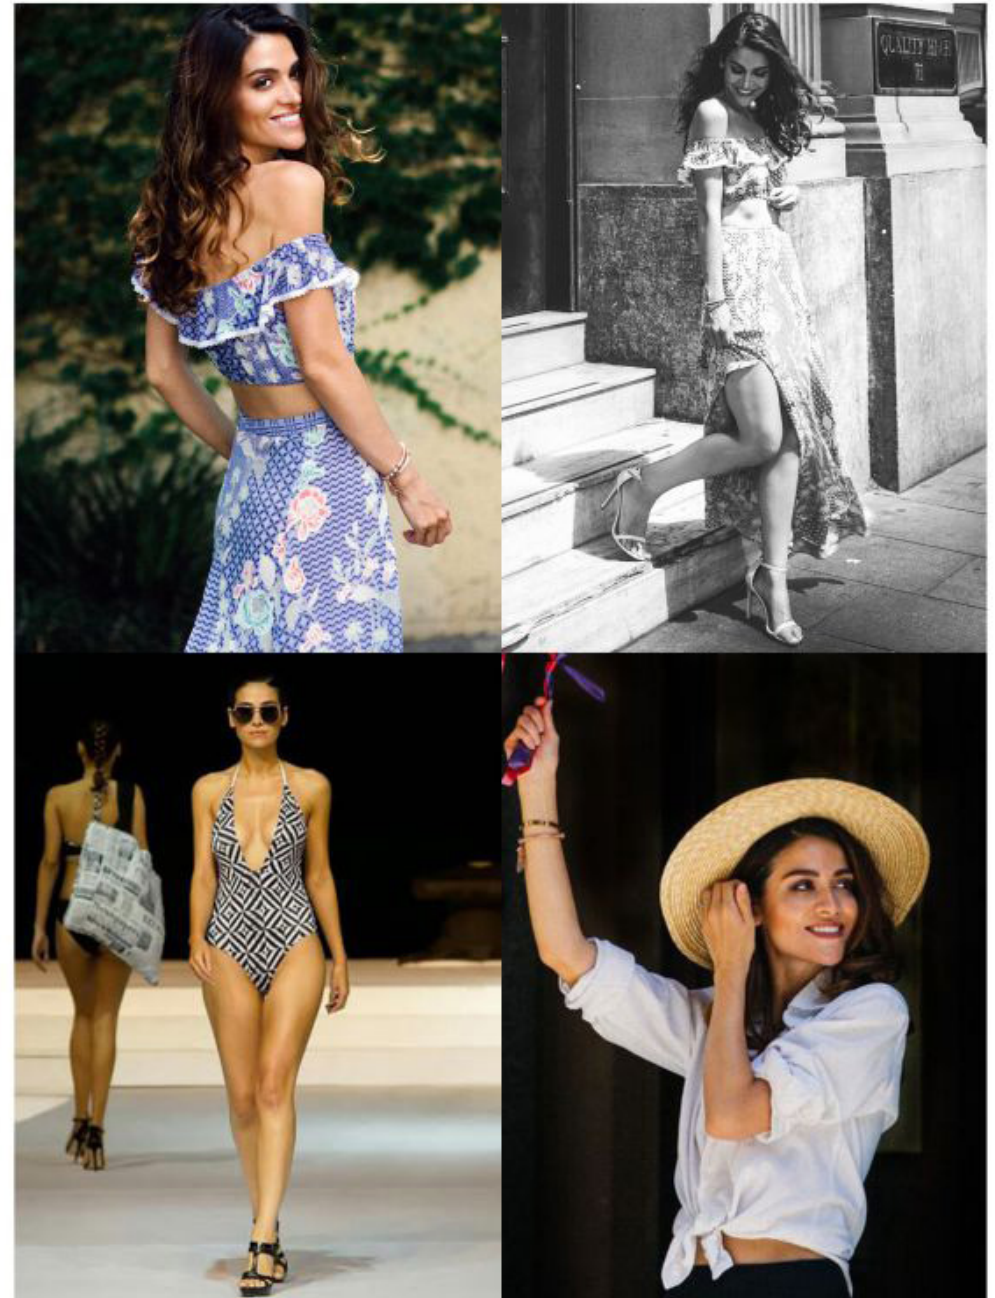

# phantom

173cm bust 34 waist 25 hip 35 shoe 9 dress 8 hair d brown eyes green

amber

Phantom Management 10 Anson road, International Plaza #37-06, S (079903)  
Tel: +65 62212981 booker@phantom.com.sg www.phantom.com.sg