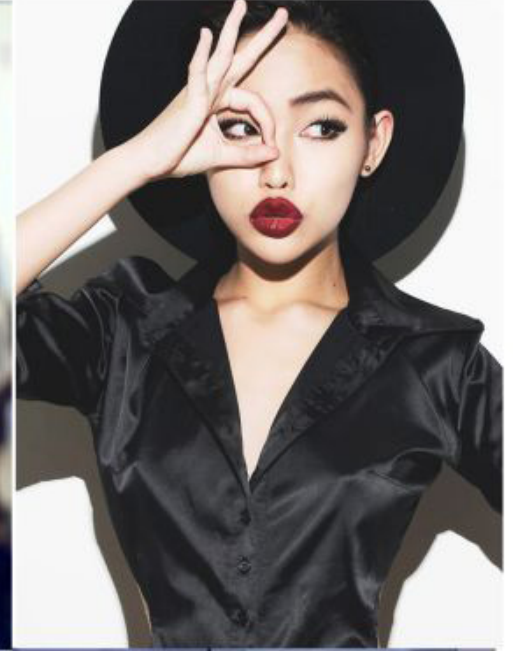

phantom

170cm bust 34 waist 25 hip 35 shoe 39 dress 6 hair d brown eyes brown

yuri

Phantom Management 10 Anson road, International Plaza #37-06, S (079903)
Tel: +65 62212981 booker@phantom.com.sg www.phantom.com.sg