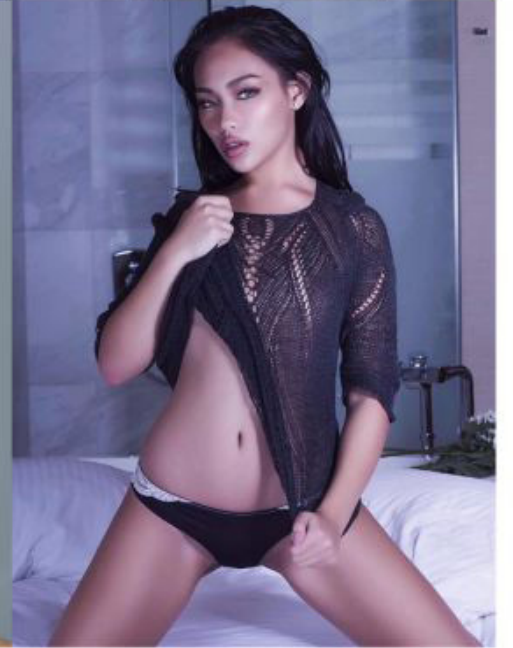

phantom

170cm bust 34 waist 25 hip 35 shoe 39 dress 6 hair d brown eyes brown

yuri

Phantom Management 10 Anson road, International Plaza #37-06, S (079903)
Tel: +65 62212981 booker@phantom.com.sg www.phantom.com.sg