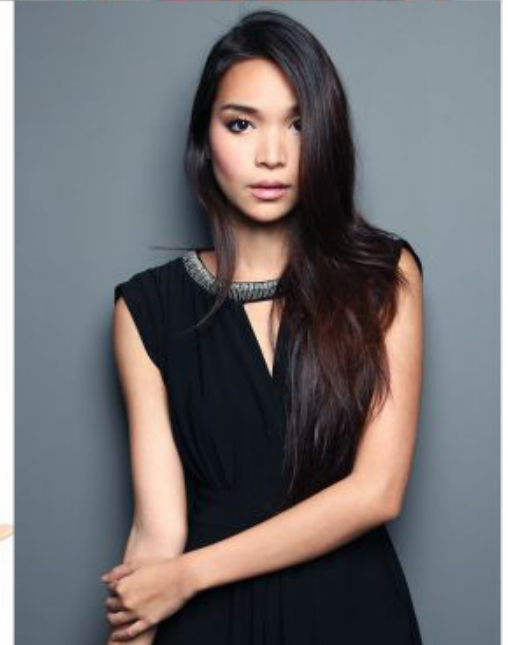

phantom

160cm bust 31 waist 24 hip 34 shoe 39 dress 8 hair d brown eyes d brown

tisha

Phantom Management 10 Anson road, International Plaza #37-06, S (079903)
Tel: +65 62212981 booker@phantom.com.sg www.phantom.com.sg