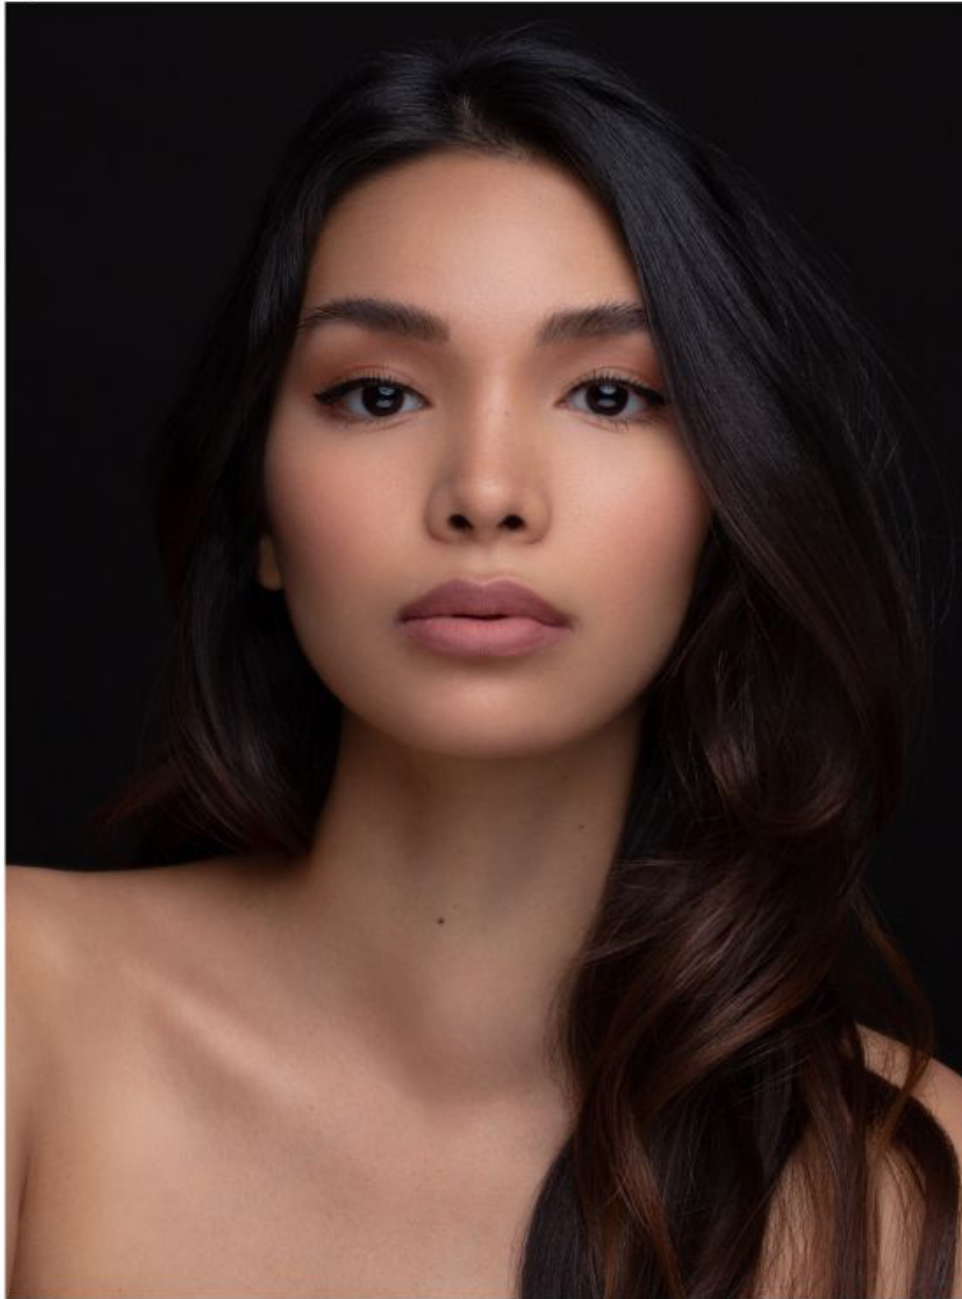

phantom

160cm bust 31 waist 24 hip 34 shoe 39 dress 8 hair d brown eyes d brown

tisha

Phantom Management 10 Anson road, International Plaza #37-06, S (079903)
Tel: +65 62212981 booker@phantom.com.sg www.phantom.com.sg