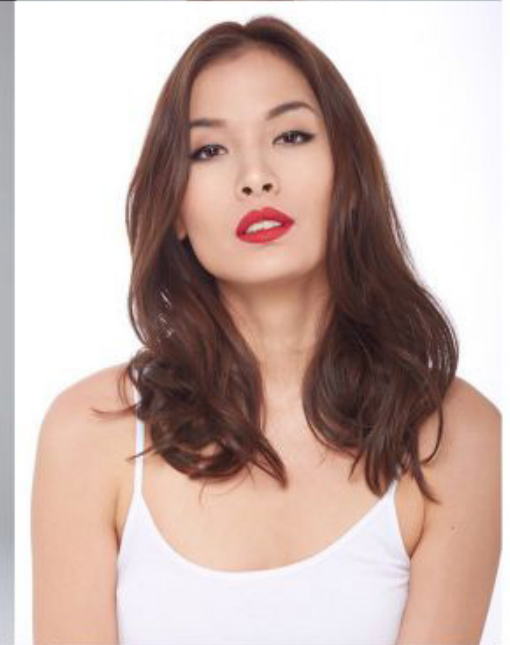

# phantom

173cm bust 31 waist 25 hip 34 shoe 39 dress 6 hair brown eyes brown

rachel m

Phantom Management 10 Anson road, International Plaza #37-06, S (079903)  
Tel: +65 62212981 booker@phantom.com.sg www.phantom.com.sg