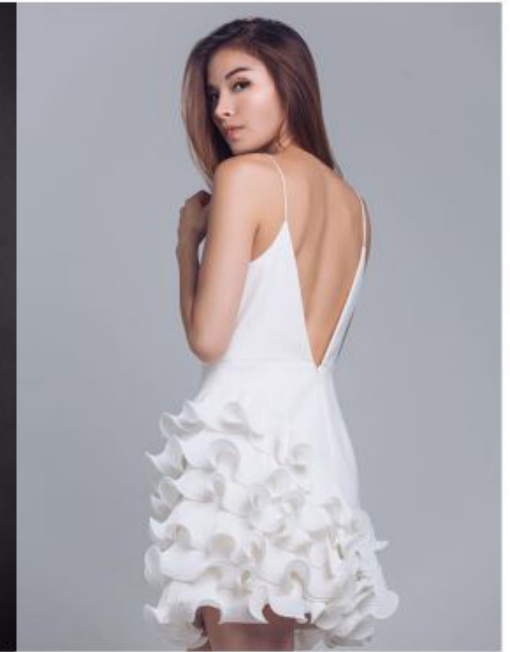

# phantom

173cm bust 31 waist 25 hip 34 shoe 39 dress 6 hair brown eyes brown

rachel m

Phantom Management 10 Anson road, International Plaza #37-06, S (079903)  
Tel: +65 62212981 booker@phantom.com.sg www.phantom.com.sg