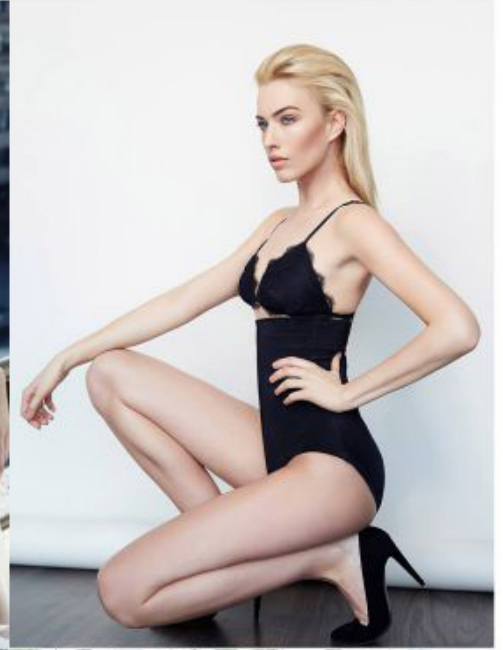

phantom

178cm bust 33 waist 24 hip 35 shoe 39 dress 8 hair blonde eyes blue

gabriela

Phantom Management 10 Anson road, International Plaza #37-06, S (079903)
Tel: +65 62212981 booker@phantom.com.sg www.phantom.com.sg